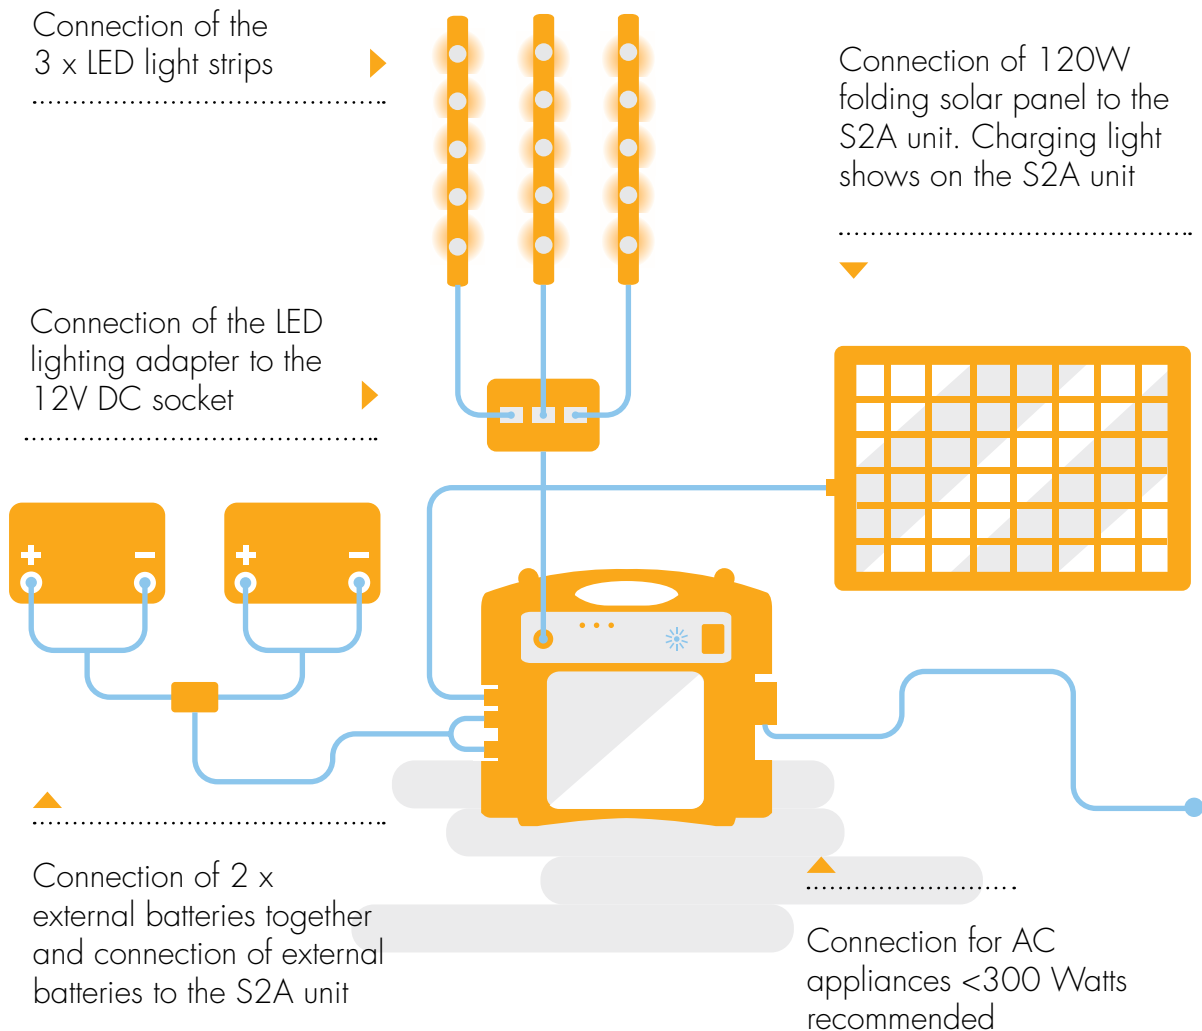

in Africa this robust and flexible system will provide basic power and light for a few hours a day. The "out of the box" set up is simple and quick and you can be up and running in minutes! The Solar2Africa400™ unit features a built in 12V 18AH maintenance free SLA battery for storage, an integrated 400W

What Can I Run On My Solar2Africa400™?

	+		+	
.....	
22" LCD TV		One Fan		Three Lights
2 Hours a Day		6 Hours a Day		6 Hours a Day

ALEUTIA T1-R LOW POWER PC

The Aleutia T1-R is an ultra-low power and ultra-reliable PC designed and manufactured in UK for remote, hot and dusty environments. With solid state drive, no fan and only 12 watts power consumption the T1-R partnered with the Solar2Africa400 package is a powerful and portable computer station that goes anywhere.

Extremely low power consumption
12 Watts

Easily powered from Solar2Africa400 with 12V input

Designed to operate in high ambient temperatures of more than 45°C

Dual Core Intel Atom Processor makes it suitable for even the most demanding applications

Fanless, Sealed and dustproof design

Desktop computer that fits in the hands

SOLAR2AFRICA400™ CONNECTIONS

SOLAR2AFRICA400™ ACCESSORIES

The Solar2Africa400™ package is well specified and comes with everything to get you started. Need more lights, more power, or low power PC solution to connect to your Solar2Africa400™? We have a range of selected accessories available from your local distributor.